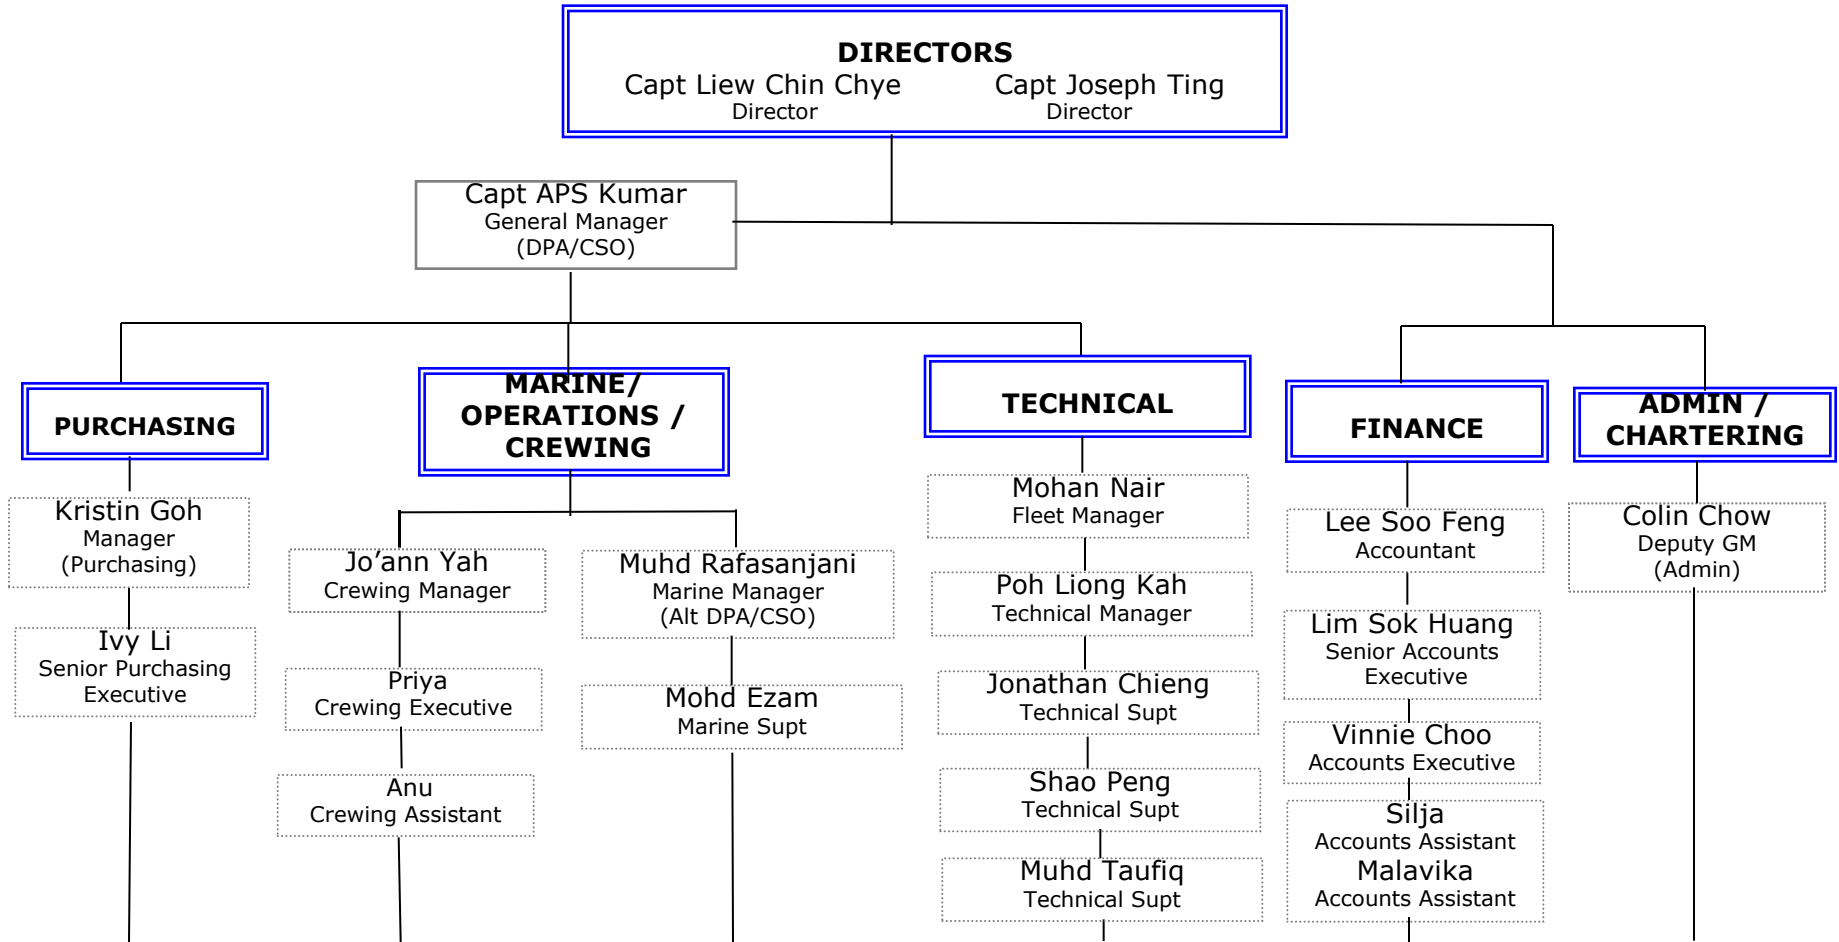

JR Orion Services Pte Ltd

Organization Chart

VESSELS

Foreign Going (03): LT Amber & LT Beryl (Owned - LT). Bliss (3rd Party – CBS Ventures).

Local (10) : Alpha, Commitment, Diligence, Honesty, Integrity (3rd Party – CBS Ventures).
Amalthea, Artemis, Callisto, Titania, Venus (3rd Party – MM Marine).